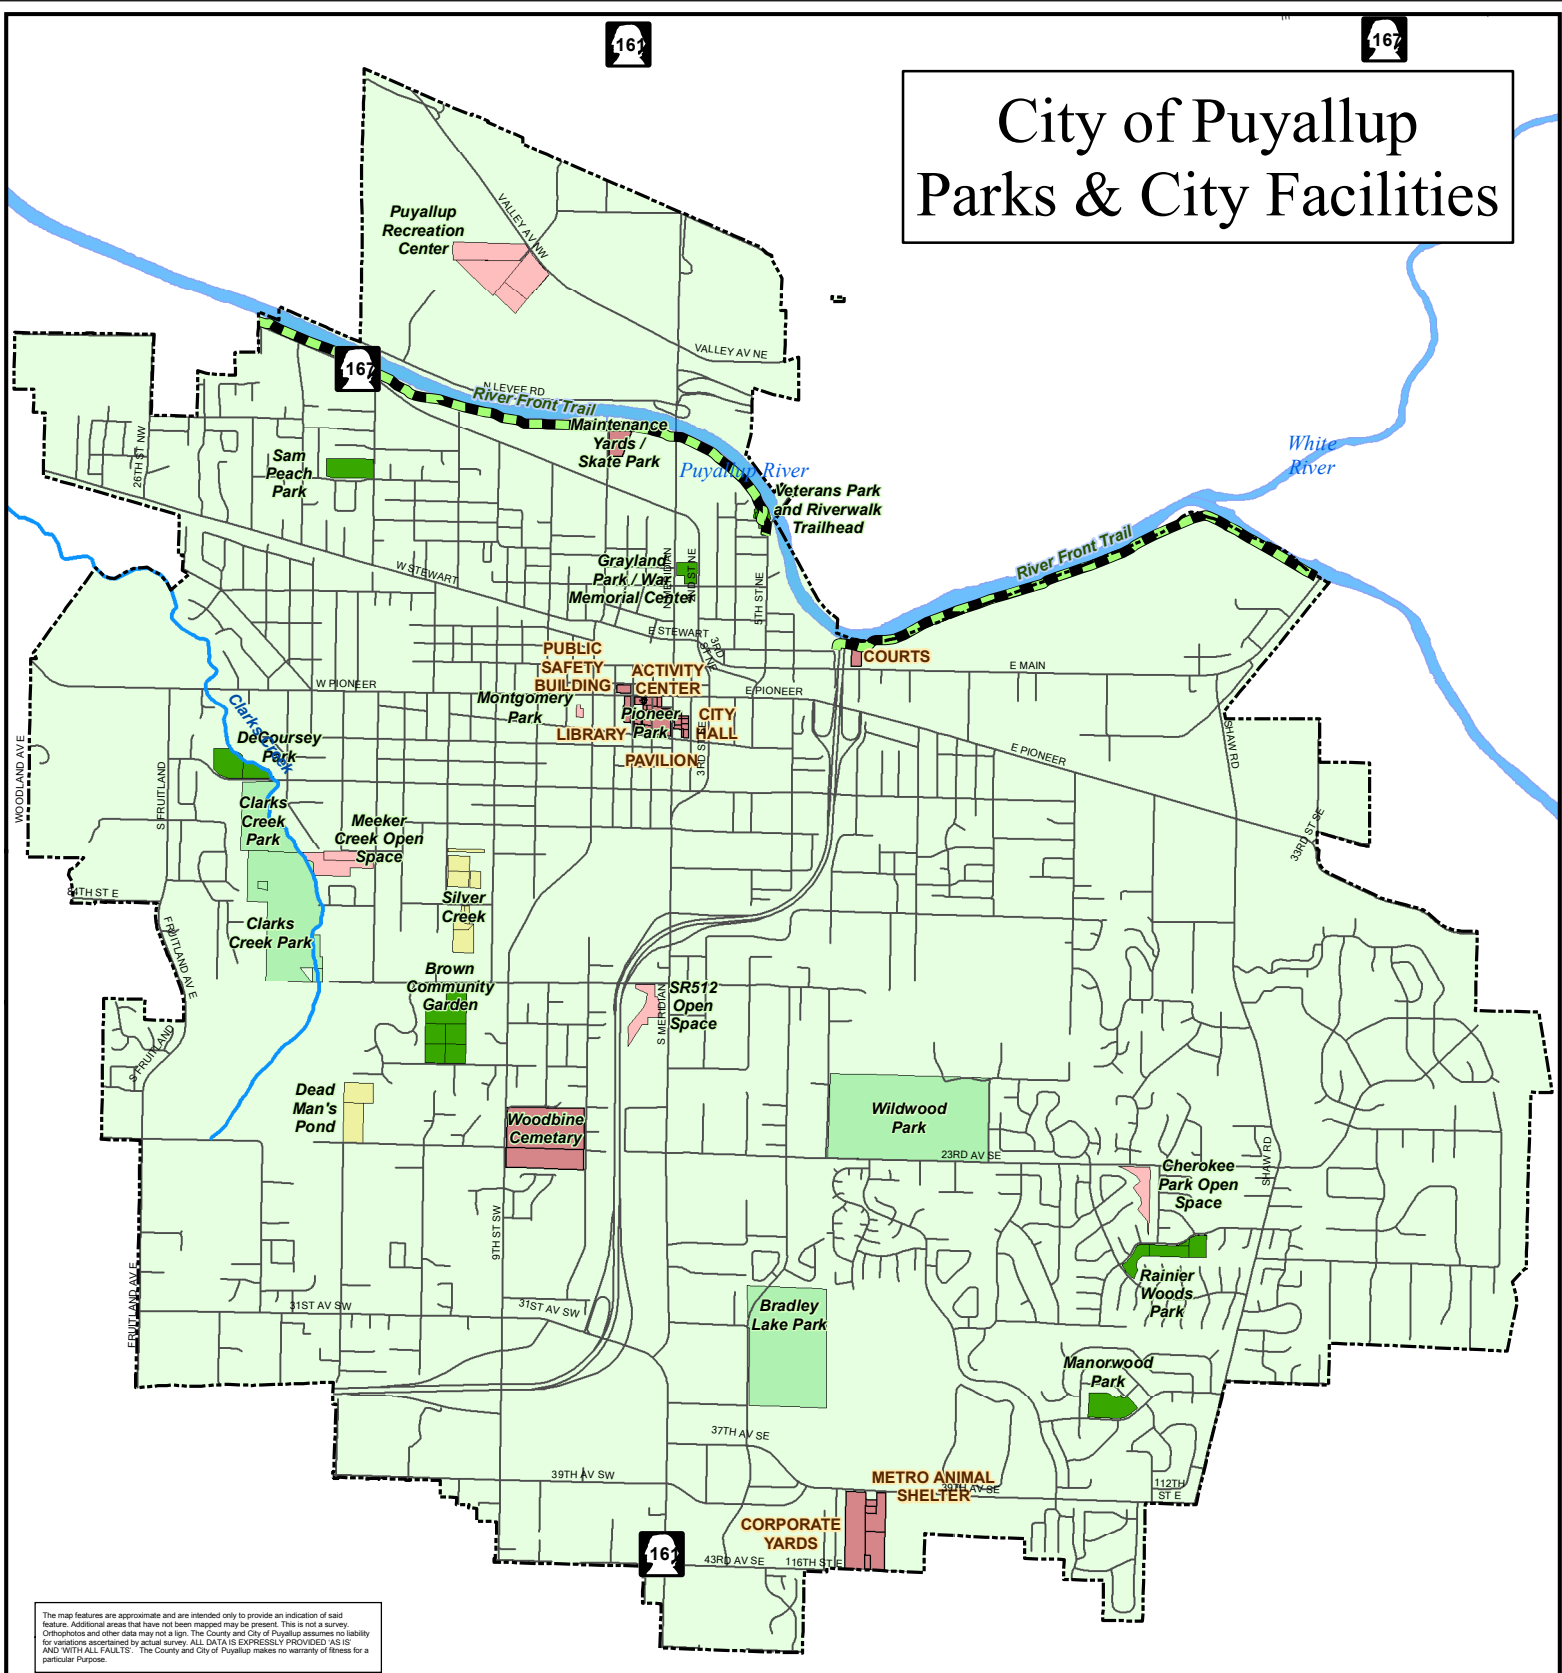

City of Puyallup Parks & City Facilities

City of Puyallup
Information Technology
Department

1. ### Legend
2. Community Park
   - Neighborhood Park
   - Special Use Facilities
   - Undeveloped
   - Riverwalk Trail
   - City Facilities
   - City Limits
   - Puyallup River
   - Clarks Creek

No Scale

September 14, 2016

File Name: jray/parks/
parks_and_facilities.mxd